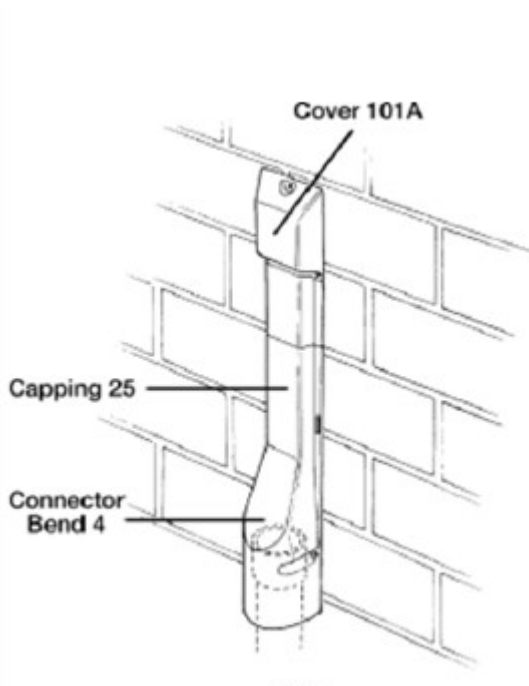

Cable Entry Covers

Cable Entry Cover & Capping for running telephone cabling into a premise.

Description	Item Code	Colour	Use
Connector Bend No 4	E3174	Grey (PVCu)	Connecting Duct 56 or 102 to Cover 101A or Capping 25 on house walls.
Capping 25A	E3173	Grey (PVCu)	To protect service cable between Cover 101A and Connector Bend 4 if required.
Cover 101A	E3172	Grey (PVCu)	To cover cable entry on house walls - used with Connector Bend 4 or Capping 25.